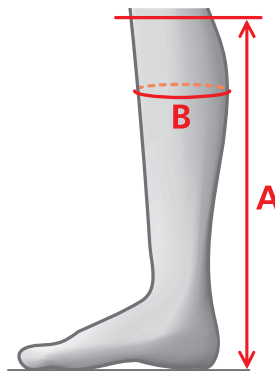

- 02134 REGULAR/REGULAR 36-43
- 02135 REGULAR/WIDE 37-42