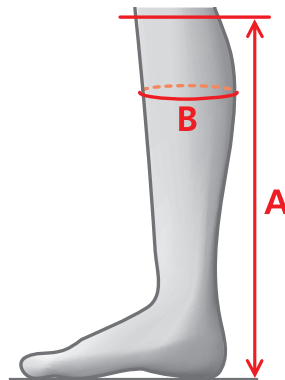

- 01330 REGULAR/REGULAR 42-46
- 01331 LONG/REGULAR 42-46
- 01332 LONG/WIDE 42-46

MEASUREMENTS – RICHMOND HIGH RIDER WOMEN'S

REGULAR - REGULAR			REGULAR - PLUS			SHORT - REGULAR			REGULAR - WIDE			LONG - REGULAR		
SIZE	A	B	SIZE	A	B	SIZE	A	B	SIZE	A	B	SIZE	A	B
36	42	32-34	37	44	36-38	37	41	35-37	37	44	40-42	38	47	34-36
37	44	34-36	38	45	37-39	38	42	36-38	38	45	41-43	39	48	35-37
38	45	35-37	39	46	38-40	39	43	36-38	39	45	41-43	40	48	36-38
39	46	36-38	40	46	39-41	40	43	37-39	40	46	42-44	41	49	37-39
40	46	37-39	41	46	40-42	41	43	38-40	41	46	42-44	42	49	38-40
41	46	38-40	42	47	41-43							43	50	39-41
42	47	39-41												
43	47	40-42