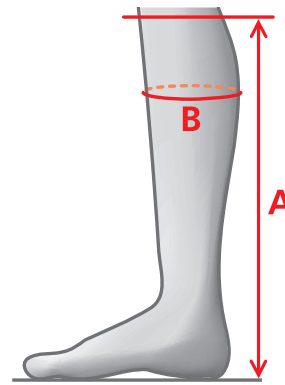

SIZE CHARTS - TALL BOOTS

MEASUREMENTS – ACTIVE WINTER HIGH RIDER

REGULAR - REGULAR			REGULAR - REGULAR			REGULAR - WIDE			REGULAR - WIDE			SHORT - REGULAR		
SIZE	A	B	SIZE	A	B	SIZE	A	B	SIZE	A	B	SIZE	A	B
36	42	33-36	MENS VERSION			37	44	41-44	MENS VERSION			36	39	35-38
37	44	35-38	42	47	37-40	38	45	42-45	42	47	42-45	37	41	36-39
38	45	36-39	43	47	38-41	39	46	42-45	43	47	43-46	38	42	37-40
39	46	37-40	44	47	39-42	40	46	43-46	44	47	44-47	39	43	37-40
40	46	38-41	45	48	40-43	41	46	43-46	45	48	45-48	40	43	38-41
41	46	39-42	46	48	41-44	42	47	44-47	46	48	46-49	41	43	39-42
42	47	40-43				43	47	44-47						
43	47	41-44												

- 01326 REGULAR/WIDE 37-42
- 01358 REGULAR/REGULAR 36-43
- 01359 SHORT/REGULAR 36-41
- 01427 REGULAR/REGULAR 42-46
- 01428 REGULAR/WIDE 42-46

MEASUREMENTS – DEVONSHIRE

REGULAR - REGULAR		
SIZE	A	B*
36	38	33,5-36,5
37	38,5	34-37
38	39	35-38
39	39,5	36-39
40	39,5	36,5-39,5
41	40	37-40
42	40,5	38-41

- 01041 36-42

MEASUREMENTS – ESTÈLLE

REGULAR - REGULAR			REGULAR - NARROW			SHORT - REGULAR			REGULAR - WIDE			REGULAR - EXTRA		
SIZE	A	B	SIZE	A	B	SIZE	A	B	SIZE	A	B	SIZE	A	B
36	46	33-35	36	47	31-33	36	42	33-35	37	47	39-41	37	47	36-38
37	47	34-36	37	48	31-33	37	43	34-36	38	48	40-42	38	48	37-39
38	48	35-37	38	48	32-34	38	44	35-37	39	49	41-43	39	49	38-40
39	49	36-38	39	49	33-35	39	45	35-37	40	49	42-44	40	49	39-41
40	49	37-39	40	50	34-36	40	45	36-38	41	49	43-45	41	49	40-42
41	49	38-40	41	51	35-37	41	45	37-39				42	50	41-43
42	50	39-41												

- 02105 REGULAR/REGULAR 36-42
- 02104 REGULAR/NARROW 36-41
- 02107 SHORT/REGULAR 36-41
- 02106 REGULAR/WIDE 37-41
- 02117 REGULAR/EXTRA 37-42

MEASUREMENTS – MOUNTAIN HIGH RIDER LEGACY

REGULAR - REGULAR			REGULAR - WIDE		
SIZE	A	B	SIZE	A	B
36	43	35-38	36	43	38-41
37	44	36-39	37	44	39-42
38	45	37-40	38	45	40-43
39	46	37-40	39	46	40-43
40	46	37-40	40	46	40-43
41	46	38-41	41	46	41-44
42	47	39-42	42	47	42-45
43	48	40-43	43	48	43-46
44	48	40-43	44	48	43-46
45	49	41-44	45	49	44-47
46	49	41-44	46	49	44-47