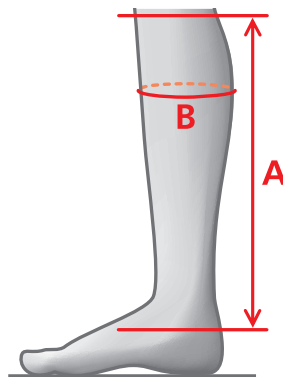

# SIZE CHARTS - LEGGINGS

## MEASUREMENTS – RENOWN LEGGINGS

SIZE	A*	B
S	43	34-36
S/W	43	38-40
M	45	35-37
M/W	45	39-41
L	47	36-38
L/W	47	40-42
M/L	48	34-36
L/L	50	35-37

\* ACTUAL HEIGHT OF LEGGING IS 3 CM SHORTER.

07047

## MEASUREMENTS – SOFT RIDER LEGGINGS

SIZE	A	B
XXS	35	30-35
XS	36	32-37
S	37	34-39
S/W	37	37-42
M	39	35-40
L	40	37-42
XL	42	38-43
XXL	43	40-45

07285

## MEASUREMENTS – RIVER LEGGING

SIZE	A*	B
S	43	34-36
S/W	43	38-40
M	45	35-37
M/W	45	39-41
L	47	36-38
L/W	47	40-42
M/L	48	34-36
L/L	50	35-37

\* ACTUAL HEIGHT OF LEGGING IS 3 CM SHORTER.

07058

MOUNTAIN HORSE®  
BEYOND THE RIDE