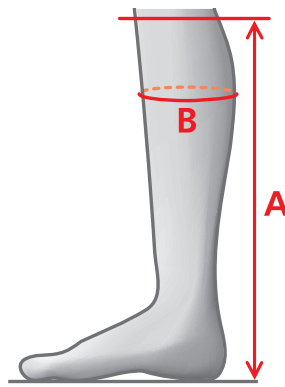

SIZE CHARTS - YOUTH

MEASUREMENTS – RICHMOND YOUNG HIGH RIDER

**3
SIZES IN
ONE!**

REGULAR - REGULAR

SIZE	A	B
35	36	27-28
36	38	29-30
37	39	30-31
38	40	32-33
39	42	33-34

02191 35-39

MEASUREMENTS – RIMFROST HIGH RIDER JR

JUNIOR

SIZE	A	B
32	31	29-31
33	32	30-32
34	33	30-32
35	34	31-33
36	35	32-34
37	36	33-35
38	37	34-36
39	37	35-37