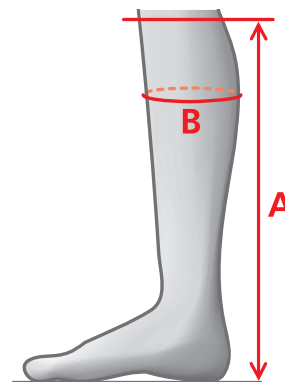

## MEASUREMENTS – SOVEREIGN HIGH RIDER

REGULAR - REGULAR			REGULAR - NARROW			REGULAR - PLUS			SHORT - REGULAR			TALL - REGULAR			TALL - NARROW			REGULAR - WIDE		
SIZE	A	B	SIZE	A	B	SIZE	A	B	SIZE	A	B	SIZE	A	B	SIZE	A	B	SIZE	A	B
36	44	33-36	36	45	31-34	37	45	35.5-38.5	36	40	33-36	36	46	33-36	36	46	31-34	37	45	39-42
37	45	34-37	37	46	31-34	38	46	36.5-39.5	37	41	34-37	37	47	34-37	37	47	31-34	38	46	40-43
38	46	35-38	38	46	32-35	39	47	37.5-40.5	38	42	35-38	38	48	35-38	38	48	32-35	39	47	40-43
39	47	36-39	39	47	33-36	40	47	38.5-41.5	39	43	36-39	39	49	36-39	39	49	33-36	40	47	41-44
40	47	37-40	40	48	34-37	41	47	39.5-42.5	40	43	36-39	40	49	37-40	40	49	34-37	41	47	41-44
41	47	38-41	41	49	35-38	42	48	40.5-43.5	41	43	37-40	41	50	38-41	41	50	35-38			
42	48	39-42										42	50	39-41						

## MEASUREMENTS – SPRING RIVER

REGULAR - REGULAR			REGULAR - WIDE		
SIZE	A	B	SIZE	A	B
36	42	32-35	37	44	38-41
37	44	34-37	38	45	39-42
38	45	35-38	39	46	40-43
39	46	36-39	40	46	41-44
40	46	37-40	41	46	42-45
41	46	38-41	42	47	43-46
42	47	39-42			
43	47	40-43			