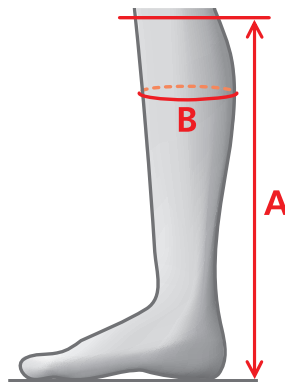

# SIZE CHARTS - YOUTH

## MEASUREMENTS – RICHMOND YOUNG HIGH RIDER

**3  
SIZES IN  
ONE!**

REGULAR - REGULAR

SIZE	A	B
35	36	27-28
36	38	29-30
37	39	30-31
38	40	32-33
39	42	33-34

02191 35-39

## MEASUREMENTS – RIMFROST HIGH RIDER JR

JUNIOR

SIZE	A	B
32	31	29-31
33	32	30-32
34	33	30-32
35	34	31-33
36	35	32-34
37	36	33-35
38	37	34-36
39	37	35-37

02051 32-39

## MEASUREMENTS – VENICE YOUNG HIGH RIDER

**DOUBLE  
SIZE**

REGULAR - REGULAR

SIZE	A	B
35/36	38	29-30
36/37	40	30-31
37/38	42	31-32
38/39	42	32-33
39/40	43	33-34
40/41	45	33-34
41/42	47	34-35

01426 35-41