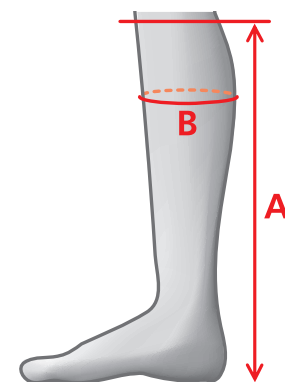

- 01320 REGULAR/REGULAR 36-43
- 01321 REGULAR/WIDE 37-41
- 01322 SHORT/REGULAR 37-41
- 01323 LONG/REGULAR 38-43
- 01328 REGULAR/PLUS 37-42

MOUNTAIN HORSE®
BEYOND THE RIDE