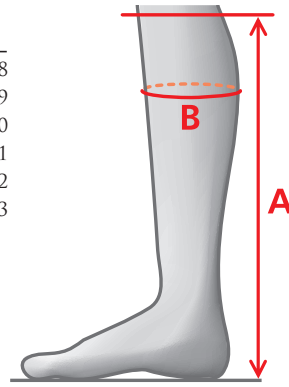

SIZE CHARTS - TALL BOOTS

MEASUREMENTS – SERENADE

REGULAR - REGULAR			REGULAR - NARROW			SHORT - REGULAR			REGULAR - WIDE			REGULAR - EXTRA		
SIZE	A	B	SIZE	A	B	SIZE	A	B	SIZE	A	B	SIZE	A	B
36	46	33-35	36	47	31-33	36	42	33-35	37	47	39-41	37	47	36-38
37	47	34-36	37	48	31-33	37	43	34-36	38	48	40-42	38	48	37-39
38	48	35-37	38	48	32-34	38	44	35-37	39	49	41-43	39	49	38-40
39	49	36-38	39	49	33-35	39	45	35-37	40	49	42-44	40	49	39-41
40	49	37-39	40	50	34-36	40	45	36-38	41	49	43-45	41	49	40-42
41	49	38-40	41	51	35-37	41	45	37-39				42	50	41-43
42	50	39-41												

- 02109 REGULAR/REGULAR 36-42
- 02108 REGULAR/NARROW 36-41
- 02114 SHORT/REGULAR 36-41
- 02113 REGULAR/WIDE 37-41
- 02118 REGULAR/EXTRA 37-42

MEASUREMENTS – SNOWY RIVER

REGULAR - REGULAR			REGULAR - WIDE		
SIZE	A	B	SIZE	A	B
36	42	32-35	37	44	38-41
37	44	34-37	38	45	39-42
38	45	35-38	39	46	40-43
39	46	36-39	40	46	41-44
40	46	37-40	41	46	42-45
41	46	38-41	42	47	43-46
42	47	39-42			
43	47	40-43