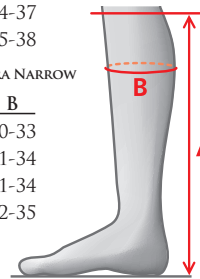

MEASUREMENTS – SUPREME HIGH RIDER

LONG - NARROW		REGULAR - REGULAR		REGULAR - PLUS		SHORT - REGULAR		REGULAR - NARROW		SHORT - NARROW	
SIZE A	B	SIZE A	B	SIZE A	B	SIZE A	B	SIZE A	B	SIZE A	B
36	48	30-33	36	45	32-35	37	47	36-39	36	45	31-34
37	49	31-34	37	47	34-37	38	48	37-40	37	46	32-35
38	50	31-34	38	48	35-38	39	49	38-41	38	46	32-35
39	51	32-35	39	49	36-39	40	49	39-42	39	47	33-36
40	51	34-37	40	49	37-40	41	49	40-43	40	48	34-37
41	52	35-38	41	49	38-41	42	50	40-43	41	49	35-38
42	52	36-39	42	50	39-42	41	44	38-41	41	49	35-38
SHORT - EXTRA NARROW											
SIZE A	B										
36	41	30-33									
37	42	31-34									
38	44	31-34									
39	45	32-35									
MENS VERSION											
43	49	35-38									
44	49	36-39									
45	50	37-40