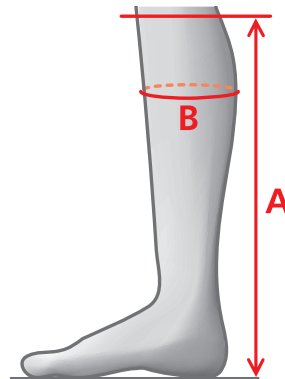

SIZE CHARTS - TALL BOOTS

MEASUREMENTS – OPUS HIGH RIDER

REGULAR - REGULAR			REGULAR - NARROW			REGULAR - PLUS			SHORT - REGULAR			TALL - REGULAR			TALL - NARROW			REGULAR - WIDE		
SIZE	A	B	SIZE	A	B	SIZE	A	B	SIZE	A	B	SIZE	A	B	SIZE	A	B	SIZE	A	B
36	44	33-36	36	45	31-34	37	45	35.5-38.5	36	40	33-36	36	46	33-36	36	46	31-34	37	45	39-42
37	45	34-37	37	46	31-34	38	46	36.5-39.5	37	41	34-37	37	47	34-37	37	47	31-34	38	46	40-43
38	46	35-38	38	46	32-35	39	47	37.5-40.5	38	42	35-38	38	48	35-38	38	48	32-35	39	47	40-43
39	47	36-39	39	47	33-36	40	47	38.5-41.5	39	43	36-39	39	49	36-39	39	49	33-36	40	47	41-44
40	47	37-40	40	48	34-37	41	47	39.5-42.5	40	43	36-39	40	49	37-40	40	49	34-37	41	47	41-44
41	47	38-41	41	49	35-38	42	48	40.5-43.5	41	43	37-40	41	50	38-41	41	50	35-38			
42	48	39-42										42	50	39-41						

- 02036 REGULAR/REGULAR 36-42
- 02037 REGULAR/NARROW 36-41
- 02038 REGULAR/PLUS 37-42
- 02039 SHORT/REGULAR 36-41
- 02074 REGULAR/WIDE 37-41
- 02075 TALL/NARROW 36-41
- 02076 TALL/REGULAR 36-42

MEASUREMENTS – RIMFROST HIGH RIDER

REGULAR - REGULAR			REGULAR - WIDE		
SIZE	A	B	SIZE	A	B
36	39	35-37	36	39	38-40
37	40	36-38	37	40	39-41
38	41	37-39	38	41	40-42
39	42	37-39	39	42	40-42
40	42	37-39	40	42	40-42
41	42	38-40	41	42	41-43
42	43	39-41	42	43	42-44
43	44	40-42	43	44	43-45
44	45	40-42	44	45	43-45
45	46	41-43	45	46	44-46
46	46	41-43	46	46	44-46

- 02050 36-46

MEASUREMENTS – RICHMOND HIGH RIDER MEN'S

REGULAR - REGULAR			LONG - REGULAR			LONG - WIDE		
SIZE	A	B	SIZE	A	B	SIZE	A	B
42	46	37-39	42	48	36-38	42	47	40-42
43	47	37-39	43	49	36-38	43	48	40-42
44	47	38-40	44	49	37-39	44	49	41-43
45	48	39-41	45	50	38-40	45	50	42-44
46	48	40-42	46	50	39-41	46	50	43-45