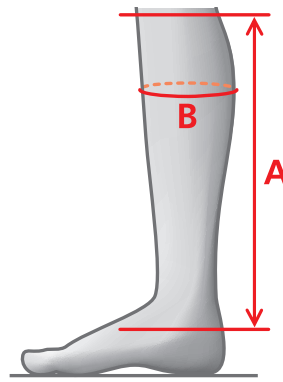

SIZE CHARTS - LEGGINGS

MEASUREMENTS – RENOWN LEGGINGS

SIZE	A*	B
S	43	34-36
S/W	43	38-40
M	45	35-37
M/W	45	39-41
L	47	36-38
L/W	47	40-42
M/L	48	34-36
L/L	50	35-37

* ACTUAL HEIGHT OF LEGGING IS 3 CM SHORTER.

07047