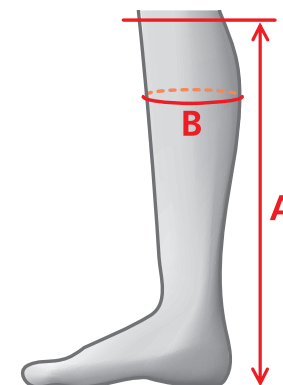

- 02119 REGULAR/REGULAR 36-46
- 02121 REGULAR/WIDE 36-46

MOUNTAIN HORSE®
BEYOND THE RIDE