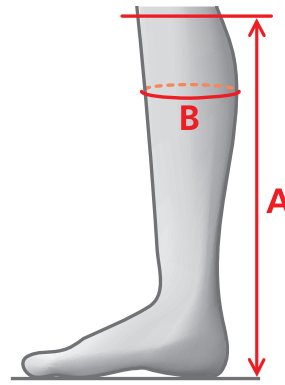

# SIZE CHARTS - TALL BOOTS

## MEASUREMENTS – ACTIVE WINTER HIGH RIDER

REGULAR - REGULAR			REGULAR - REGULAR			REGULAR - WIDE			REGULAR - WIDE			SHORT - REGULAR		
SIZE	A	B	SIZE	A	B	SIZE	A	B	SIZE	A	B	SIZE	A	B
36	42	33-36	MENS VERSION			37	44	41-44	MENS VERSION			36	39	35-38
37	44	35-38	42	47	37-40	38	45	42-45	42	47	42-45	37	41	36-39
38	45	36-39	43	47	38-41	39	46	42-45	43	47	43-46	38	42	37-40
39	46	37-40	44	47	39-42	40	46	43-46	44	47	44-47	39	43	37-40
40	46	38-41	45	48	40-43	41	46	43-46	45	48	45-48	40	43	38-41
41	46	39-42	46	48	41-44	42	47	44-47	46	48	46-49	41	43	39-42
42	47	40-43				43	47	44-47						
43	47	41-44												