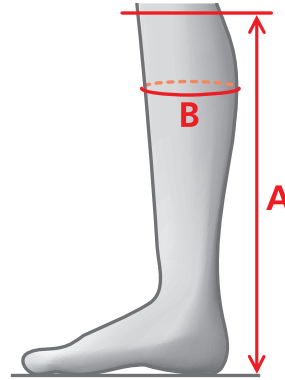

- 02005 REGULAR/REGULAR 36-43
- 02006 REGULAR/WIDE 37-42

MEASUREMENTS – SOVEREIGN HIGH RIDER

REGULAR - REGULAR			REGULAR - NARROW			REGULAR - PLUS			SHORT - REGULAR			TALL - REGULAR			TALL - NARROW			REGULAR - WIDE		
SIZE	A	B	SIZE	A	B	SIZE	A	B	SIZE	A	B	SIZE	A	B	SIZE	A	B	SIZE	A	B
36	44	33-36	36	45	31-34	37	45	35.5-38.5	36	40	33-36	36	46	33-36	36	46	31-34	37	45	39-42
37	45	34-37	37	46	31-34	38	46	36.5-39.5	37	41	34-37	37	47	34-37	37	47	31-34	38	46	40-43
38	46	35-38	38	46	32-35	39	47	37.5-40.5	38	42	35-38	38	48	35-38	38	48	32-35	39	47	40-43
39	47	36-39	39	47	33-36	40	47	38.5-41.5	39	43	36-39	39	49	36-39	39	49	33-36	40	47	41-44
40	47	37-40	40	48	34-37	41	47	39.5-42.5	40	43	36-39	40	49	37-40	40	49	34-37	41	47	41-44
41	47	38-41	41	49	35-38	42	48	40.5-43.5	41	43	37-40	41	50	38-41	41	50	35-38			
42	48	39-42										42	50	39-41						

- 02041 REGULAR/REGULAR 36-42
- 02047 SHORT/REGULAR 36-41
- 02048 REGULAR/NARROW 36-41
- 02049 REGULAR/PLUS 37-42
- 02069 REGULAR/WIDE 37-41
- 02072 TALL/REGULAR 36-42
- 02073 TALL/NARROW 36-41

MEASUREMENTS – SPRING RIVER

REGULAR - REGULAR			REGULAR - WIDE		
SIZE	A	B	SIZE	A	B
36	42	32-35	37	44	38-41
37	44	34-37	38	45	39-42
38	45	35-38	39	46	40-43
39	46	36-39	40	46	41-44
40	46	37-40	41	46	42-45
41	46	38-41	42	47	43-46
42	47	39-42			
43	47	40-43