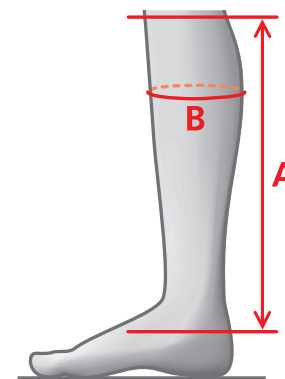

07286

MOUNTAIN HORSE®
BEYOND THE RIDE