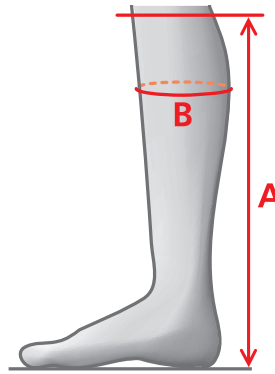

SIZE CHARTS - TALL BOOTS

MEASUREMENTS – SUPERIOR HIGH RIDER MEN’S

REGULAR - REGULAR			REGULAR - NARROW			TALL - REGULAR			TALL - NARROW		
SIZE A	B		SIZE A	B		SIZE A	B		SIZE A	B	
42	52	35-38	43	52	32-35	43	54	36-39	43	54	32-35
43	52	36-39	44	52	33-36	44	54	36-39	44	54	33-36
44	52	36-39	45	53	34-37	45	55	37-40	45	55	34-37
45	53	37-40	46	53	35-38	46	55	38-41	46	55	35-38
46	53	38-41									

- 02089 REGULAR/REGULAR 42-46
- 02091 REGULAR/NARROW 43-46
- 02092 TALL/REGULAR 43-46
- 02096 TALL/NARROW 43-46

MEASUREMENTS – SUPERIOR HIGH RIDER WOMEN’S

REGULAR - REGULAR			REGULAR - NARROW			TALL - REGULAR			TALL - NARROW		
SIZE A	B		SIZE A	B		SIZE A	B		SIZE A	B	
36	46	33-36	36	46	31-34	36	48	33-36	36	48	31-34
37	47	34-37	37	47	31-34	37	49	34-37	37	49	31-34
38	48	35-38	38	47	32-35	38	50	35-38	38	49	32-35
39	49	36-39	39	48	33-36	39	51	36-39	39	50	33-36
40	49	37-40	40	49	34-37	40	51	37-40	40	51	34-37
41	49	38-41	41	50	35-38	41	51	38-41	41	52	35-38
42	50	39-42				42	52	39-41