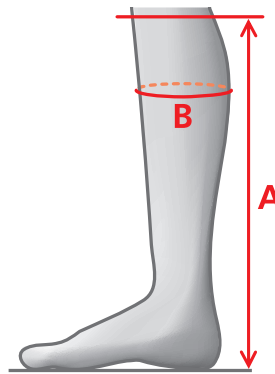

SIZE CHARTS - TALL BOOTS

MEASUREMENTS – SUPERIOR HIGH RIDER MEN’S

REGULAR - REGULAR			REGULAR - NARROW			TALL - REGULAR			TALL - NARROW		
SIZE A	B		SIZE A	B		SIZE A	B		SIZE A	B	
42	52	35-38	43	52	32-35	43	54	36-39	43	54	32-35
43	52	36-39	44	52	33-36	44	54	36-39	44	54	33-36
44	52	36-39	45	53	34-37	45	55	37-40	45	55	34-37
45	53	37-40	46	53	35-38	46	55	38-41	46	55	35-38
46	53	38-41									

- 02089 REGULAR/REGULAR 42-46
- 02091 REGULAR/NARROW 43-46
- 02092 TALL/REGULAR 43-46
- 02096 TALL/NARROW 43-46

MEASUREMENTS – SUPERIOR HIGH RIDER WOMEN’S

REGULAR - REGULAR			REGULAR - NARROW			TALL - REGULAR			TALL - NARROW		
SIZE A	B		SIZE A	B		SIZE A	B		SIZE A	B	
36	46	33-36	36	46	31-34	36	48	33-36	36	48	31-34
37	47	34-37	37	47	31-34	37	49	34-37	37	49	31-34
38	48	35-38	38	47	32-35	38	50	35-38	38	49	32-35
39	49	36-39	39	48	33-36	39	51	36-39	39	50	33-36
40	49	37-40	40	49	34-37	40	51	37-40	40	51	34-37
41	49	38-41	41	50	35-38	41	51	38-41	41	52	35-38
42	50	39-42				42	52	39-41			

- 02081 REGULAR/REGULAR 36-42
- 02082 REGULAR/NARROW 36-41
- 02087 TALL/REGULAR 36-42
- 02088 TALL/NARROW 36-41

MEASUREMENTS – SUPREME HIGH RIDER

LONG - NARROW		REGULAR - REGULAR		REGULAR - PLUS		SHORT - REGULAR		REGULAR - NARROW		SHORT - NARROW	
SIZE A	B	SIZE A	B	SIZE A	B	SIZE A	B	SIZE A	B	SIZE A	B
36	48	30-33	36	45	32-35	37	47	36-39	36	45	31-34
37	49	31-34	37	47	34-37	38	48	37-40	37	46	32-35
38	50	31-34	38	48	35-38	39	49	38-41	38	46	32-35
39	51	32-35	39	49	36-39	40	49	39-42	39	47	33-36
40	51	34-37	40	49	37-40	41	49	40-43	40	48	34-37
41	52	35-38	41	49	38-41	42	50	40-43	41	49	35-38
42	52	36-39	42	50	39-42	41	44	38-41	41	49	35-38
SHORT - EXTRA NARROW											
SIZE A	B										
36	41	30-33									
37	42	31-34									
38	44	31-34									
39	45	32-35									
MENS VERSION											
43	49	35-38									
44	49	36-39									
45	50	37-40									

- 01344 REGULAR/REGULAR 36-42
- 01345 REGULAR/NARROW 36-41
- 01346 SHORT/REGULAR 36-41
- 01347 REGULAR/PLUS 37-42
- 01348 LONG/NARROW 36-42
- 01389 REGULAR/REGULAR 43-45
- 01399 SHORT/NARROW 39-41
- 02193 SHORT/EX NARROW 36-39