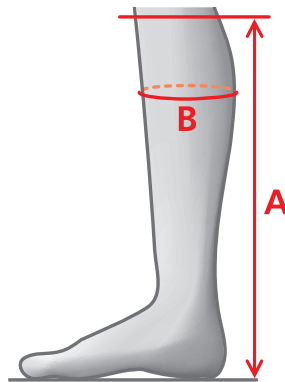

# SIZE CHARTS - YOUTH

## MEASUREMENTS – RICHMOND YOUNG HIGH RIDER

**3  
SIZES IN  
ONE!**

REGULAR - REGULAR

SIZE	A	B
35	36	27-28
36	38	29-30
37	39	30-31
38	40	32-33
39	42	33-34

02191 35-39

## MEASUREMENTS – RIMFROST HIGH RIDER JR

JUNIOR

SIZE	A	B
32	31	29-31
33	32	30-32
34	33	30-32
35	34	31-33
36	35	32-34
37	36	33-35
38	37	34-36
39	37	35-37

02051 32-39

## MEASUREMENTS – VENICE YOUNG HIGH RIDER

**DOUBLE  
SIZE**

REGULAR - REGULAR

SIZE	A	B
35/36	38	29-30
36/37	40	30-31
37/38	42	31-32
38/39	42	32-33
39/40	43	33-34
40/41	45	33-34
41/42	47	34-35

01426 35-41