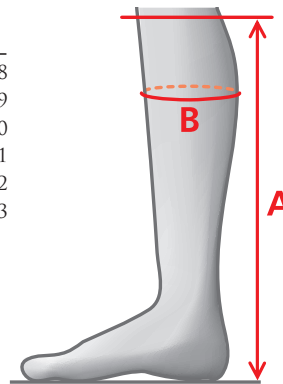

## MEASUREMENTS – DEVONSHIRE

REGULAR - REGULAR		
SIZE	A	B*
36	38	33,5-36,5
37	38,5	34-37
38	39	35-38
39	39,5	36-39
40	39,5	36,5-39,5
41	40	37-40
42	40,5	38-41

- 01041 36-42

## MEASUREMENTS – ESTÈLLE

REGULAR - REGULAR			REGULAR - NARROW			SHORT - REGULAR			REGULAR - WIDE			REGULAR - EXTRA		
SIZE	A	B	SIZE	A	B	SIZE	A	B	SIZE	A	B	SIZE	A	B
36	46	33-35	36	47	31-33	36	42	33-35	37	47	39-41	37	47	36-38
37	47	34-36	37	48	31-33	37	43	34-36	38	48	40-42	38	48	37-39
38	48	35-37	38	48	32-34	38	44	35-37	39	49	41-43	39	49	38-40
39	49	36-38	39	49	33-35	39	45	35-37	40	49	42-44	40	49	39-41
40	49	37-39	40	50	34-36	40	45	36-38	41	49	43-45	41	49	40-42
41	49	38-40	41	51	35-37	41	45	37-39				42	50	41-43
42	50	39-41												