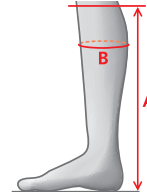

SIZE CHARTS - TALL BOOTS

MEASUREMENTS – OPUS HIGH RIDER

REGULAR - REGULAR			REGULAR - NARROW			REGULAR - PLUS			SHORT - REGULAR			TALL - REGULAR			TALL - NARROW			REGULAR - WIDE		
SIZE	A	B	SIZE	A	B	SIZE	A	B	SIZE	A	B	SIZE	A	B	SIZE	A	B	SIZE	A	B
36	44	33-36	36	45	31-34	37	45	35.5-38.5	36	40	33-36	36	46	33-36	36	46	31-34	37	45	39-42
37	45	34-37	37	46	31-34	38	46	36.5-39.5	37	41	34-37	37	47	34-37	37	47	31-34	38	46	40-43
38	46	35-38	38	46	32-35	39	47	37.5-40.5	38	42	35-38	38	48	35-38	38	48	32-35	39	47	40-43
39	47	36-39	39	47	33-36	40	47	38.5-41.5	39	43	36-39	39	49	36-39	39	49	33-36	40	47	41-44
40	47	37-40	40	48	34-37	41	47	39.5-42.5	40	43	36-39	40	49	37-40	40	49	34-37	41	47	41-44
41	47	38-41	41	49	35-38	42	48	40.5-43.5	41	43	37-40	41	50	38-41	41	50	35-38			
42	48	39-42										42	50	39-41						

- 02036 REGULAR/REGULAR 36-42
- 02037 REGULAR/NARROW 36-41
- 02038 REGULAR/PLUS 37-42
- 02039 SHORT/REGULAR 36-41
- 02074 REGULAR/WIDE 37-41
- 02075 TALL/NARROW 36-41
- 02076 TALL/REGULAR 36-42

MEASUREMENTS – RIMFROST HIGH RIDER

REGULAR - REGULAR			REGULAR - WIDE		
SIZE	A	B	SIZE	A	B
36	39	35-37	36	39	38-40
37	40	36-38	37	40	39-41
38	41	37-39	38	41	40-42
39	42	37-39	39	42	40-42
40	42	37-39	40	42	40-42
41	42	38-40	41	42	41-43
42	43	39-41	42	43	42-44
43	44	40-42	43	44	43-45
44	45	40-42	44	45	43-45
45	46	41-43	45	46	44-46
46	46	41-43	46	46	44-46