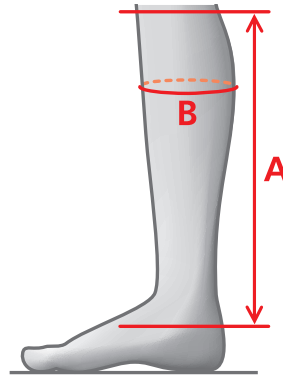

# SIZE CHARTS - LEGGINGS

## MEASUREMENTS – RENOWN LEGGINGS

SIZE	A*	B
S	43	34-36
S/W	43	38-40
M	45	35-37
M/W	45	39-41
L	47	36-38
L/W	47	40-42
M/L	48	34-36
L/L	50	35-37

\* ACTUAL HEIGHT OF LEGGING IS 3 CM SHORTER.

07047

## MEASUREMENTS – SOFT RIDER LEGGINGS

SIZE	A	B
XXS	35	30-35
XS	36	32-37
S	37	34-39
S/W	37	37-42
M	39	35-40
L	40	37-42
XL	42	38-43
XXL	43	40-45

07285